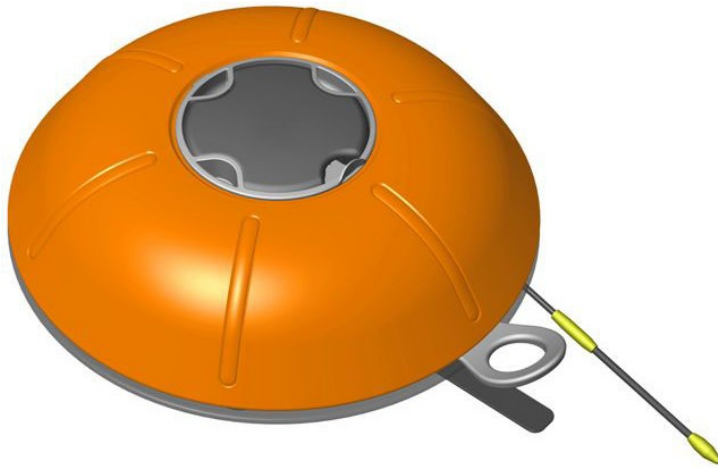

SAHLINAMINA

Sahlins Mini-rod (\varnothing 3 mm) is a flexible, tough and strong fibreglass rod which in most difficult and tricky applications replaces the conventional nylon pulling rod.

This Mini-rod is now available with a patented cassette (SAHLINAMINA) with an adjustable handgrip underneath, an eye on the side for quick and easy winding and rewinding of the rod and a rubber pulling-pushing grip on top. Under the rubber pulling-pushing grip hides a convenient compartment for storage of accessories.

This patented cassette has even won the Intel Design Award for best design and most innovating product.

SAHLINAMINA is available with 10 m, 20 m or 30 m fibreglass rod, complete with M5 start and end joints, flexible start spinner with eyelet and pulling-pushing grip in the following versions:

- Standard version (includes accessories 1—8 & 10—12) (*)
- Economy version (includes accessories 1, 2, 3, 10 & 12) (*)

(*): See backside for overview of available accessories.

Packaging: Cardboard box (275 x 260 x 100 mm)

Technical data

Part No:	Length:	Weight:
8003-0010S	10 m	1,05 kg
8003-0020S	20 m	1,15 kg
8003-0030S	30 m	1,25 kg
8003-0010E	10 m	1,00 kg
8003-0020E	20 m	1,10 kg

Diameter:

Height:

Accessories

- | | | |
|-----|---|---|
| 1) |  | M5 starting/ending joints (on the rod) |
| 2) |  | M5 starting spinner with eyelet |
| 3) |  | M5 flexible starting spinner with eyelet (ø 6 mm) |
| 4) |  | M5 flexible starting spinner with ball (ø 7 mm) |
| 5) |  | M5 flexible starting spinner with ball (ø 10 mm) |
| 6) |  | M5 starting/ending joint |
| 7) |  | M5 coupling joint |
| 8) |  | M5 cable pulling grip (ø 4—6 mm) |
| 9) |  | M5 cable pulling grip (ø 6—9 mm) |
| 10) |  | Pulling — pushing grip |
| 11) |  | Special glue |
| 12) |  | Cardboard box |