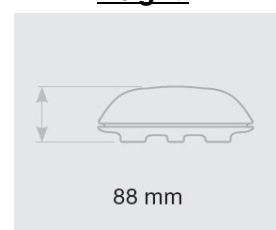

This patented cassette has even won the Intel Design Award for best design and most innovating product.

SAHLINAMINA is available with 10 m, 20 m or 30 m fibreglass rod, complete with M5 start and end joints, flexible start spinner with eyelet and pulling-pushing grip in the following versions:

- Standard version (includes accessories 1—8 & 10—12) (*)
- Economy version (includes accessories 1, 2, 3, 10 & 12) (*)

(*): See backside for overview of available accessories.

Packaging: Cardboard box (275 x 260 x 100 mm)

Technical data

Part No:	Length:	Weight:
8003-0010S	10 m	1,05 kg
8003-0020S	20 m	1,15 kg
8003-0030S	30 m	1,25 kg
8003-0010E	10 m	1,00 kg
8003-0020E	20 m	1,10 kg

Diameter:

Height:

Accessories

- | | | |
|-----|---|---|
| 1) |  | M5 starting/ending joints (on the rod) |
| 2) |  | M5 starting spinner with eyelet |
| 3) |  | M5 flexible starting spinner with eyelet (ø 6 mm) |
| 4) |  | M5 flexible starting spinner with ball (ø 7 mm) |
| 5) |  | M5 flexible starting spinner with ball (ø 10 mm) |
| 6) |  | M5 starting/ending joint |
| 7) |  | M5 coupling joint |
| 8) |  | M5 cable pulling grip (ø 4—6 mm) |
| 9) |  | M5 cable pulling grip (ø 6—9 mm) |
| 10) |  | Pulling — pushing grip |
| 11) |  | Special glue |
| 12) |  | Cardboard box |