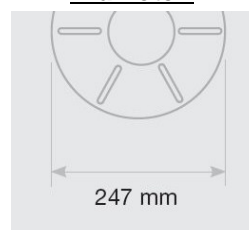

This patented cassette has even won the Intel Design Award for best design and most innovating product.

SAHLINAMINA is available with 10 m, 20 m or 30 m fibreglass rod, complete with M5 start and end joints, flexible start spinner with eyelet and pulling-pushing grip in the following versions:

- Standard version (includes accessories 1—8 & 10—12) (*)
- Economy version (includes accessories 1, 2, 3, 10 & 12) (*)

(*): See backside for overview of available accessories.

Packaging: Cardboard box (275 x 260 x 100 mm)

Technical data

Part No:	Length:	Weight:
8003-0010S	10 m	1,05 kg
8003-0020S	20 m	1,15 kg
8003-0030S	30 m	1,25 kg
8003-0010E	10 m	1,00 kg
8003-0020E	20 m	1,10 kg

Diameter:

Height:

Accessories

- | | | |
|-----|---|---|
| 1) |  | M5 starting/ending joints (on the rod) |
| 2) |  | M5 starting spinner with eyelet |
| 3) |  | M5 flexible starting spinner with eyelet (ø 6 mm) |
| 4) |  | M5 flexible starting spinner with ball (ø 7 mm) |
| 5) |  | M5 flexible starting spinner with ball (ø 10 mm) |
| 6) |  | M5 starting/ending joint |
| 7) |  | M5 coupling joint |
| 8) |  | M5 cable pulling grip (ø 4—6 mm) |
| 9) |  | M5 cable pulling grip (ø 6—9 mm) |
| 10) |  | Pulling — pushing grip |
| 11) |  | Special glue |
| 12) |  | Cardboard box |

Part No:

Description:

8003-0010S	SAHLINAMINA with 10 meters / ø 3 mm fibreglass rod with accessories 1 — 8 & 10 — 12
8003-0020S	SAHLINAMINA with 20 meters / ø 3 mm fibreglass rod with accessories 1 — 8 & 10 — 12
8003-0030S	SAHLINAMINA with 30 meters / ø 3 mm fibreglass rod with accessories 1 — 8 & 10 — 12
8003-0010E	SAHLINAMINA with 10 meters / ø 3 mm fibreglass rod with accessories 1, 2, 3, 10 & 12
8003-0020E	SAHLINAMINA with 20 meters / ø 3 mm fibreglass rod with accessories 1, 2, 3, 10 & 12
8003-0030E	SAHLINAMINA with 30 meters / ø 3 mm fibreglass rod with accessories 1, 2, 3, 10 & 12